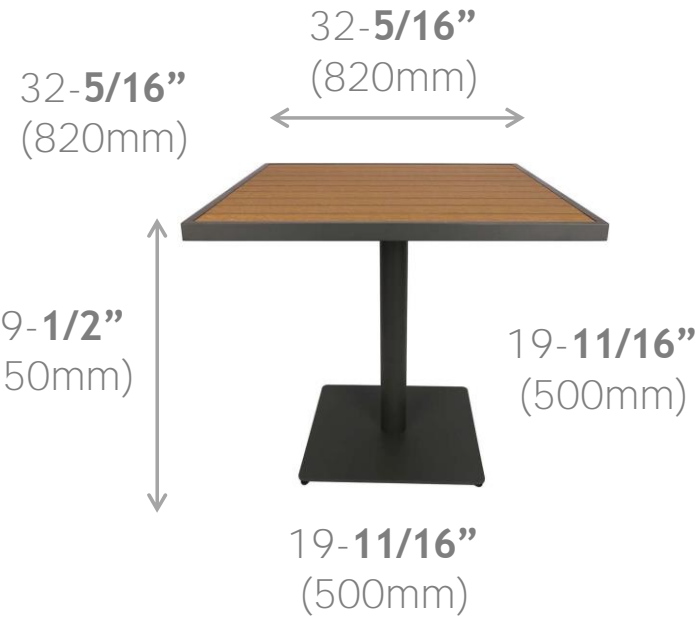

NewTechWood

PolyAluminum Outdoor Furniture

Outline

PolyAluminum Outdoor Furniture

Bar Table

- *Color & Size*
- *Exploded View*
- *Packaging*
- *Assembly*

Rope Chair

- *Models, Size
& Material Specification*

Gallery

V20221118

Color & Size

Outdoor Bar Table

Teak

Square: OD-SPT-721-TK

Smoke White

Square: OD-SPT-721-SW

Square: OD-SPT-721

Exploded View of Square Table

Outdoor Bar Table

Packaging - Square Table

Outdoor Bar Table

1# Packaging

Table-top

2# Packaging