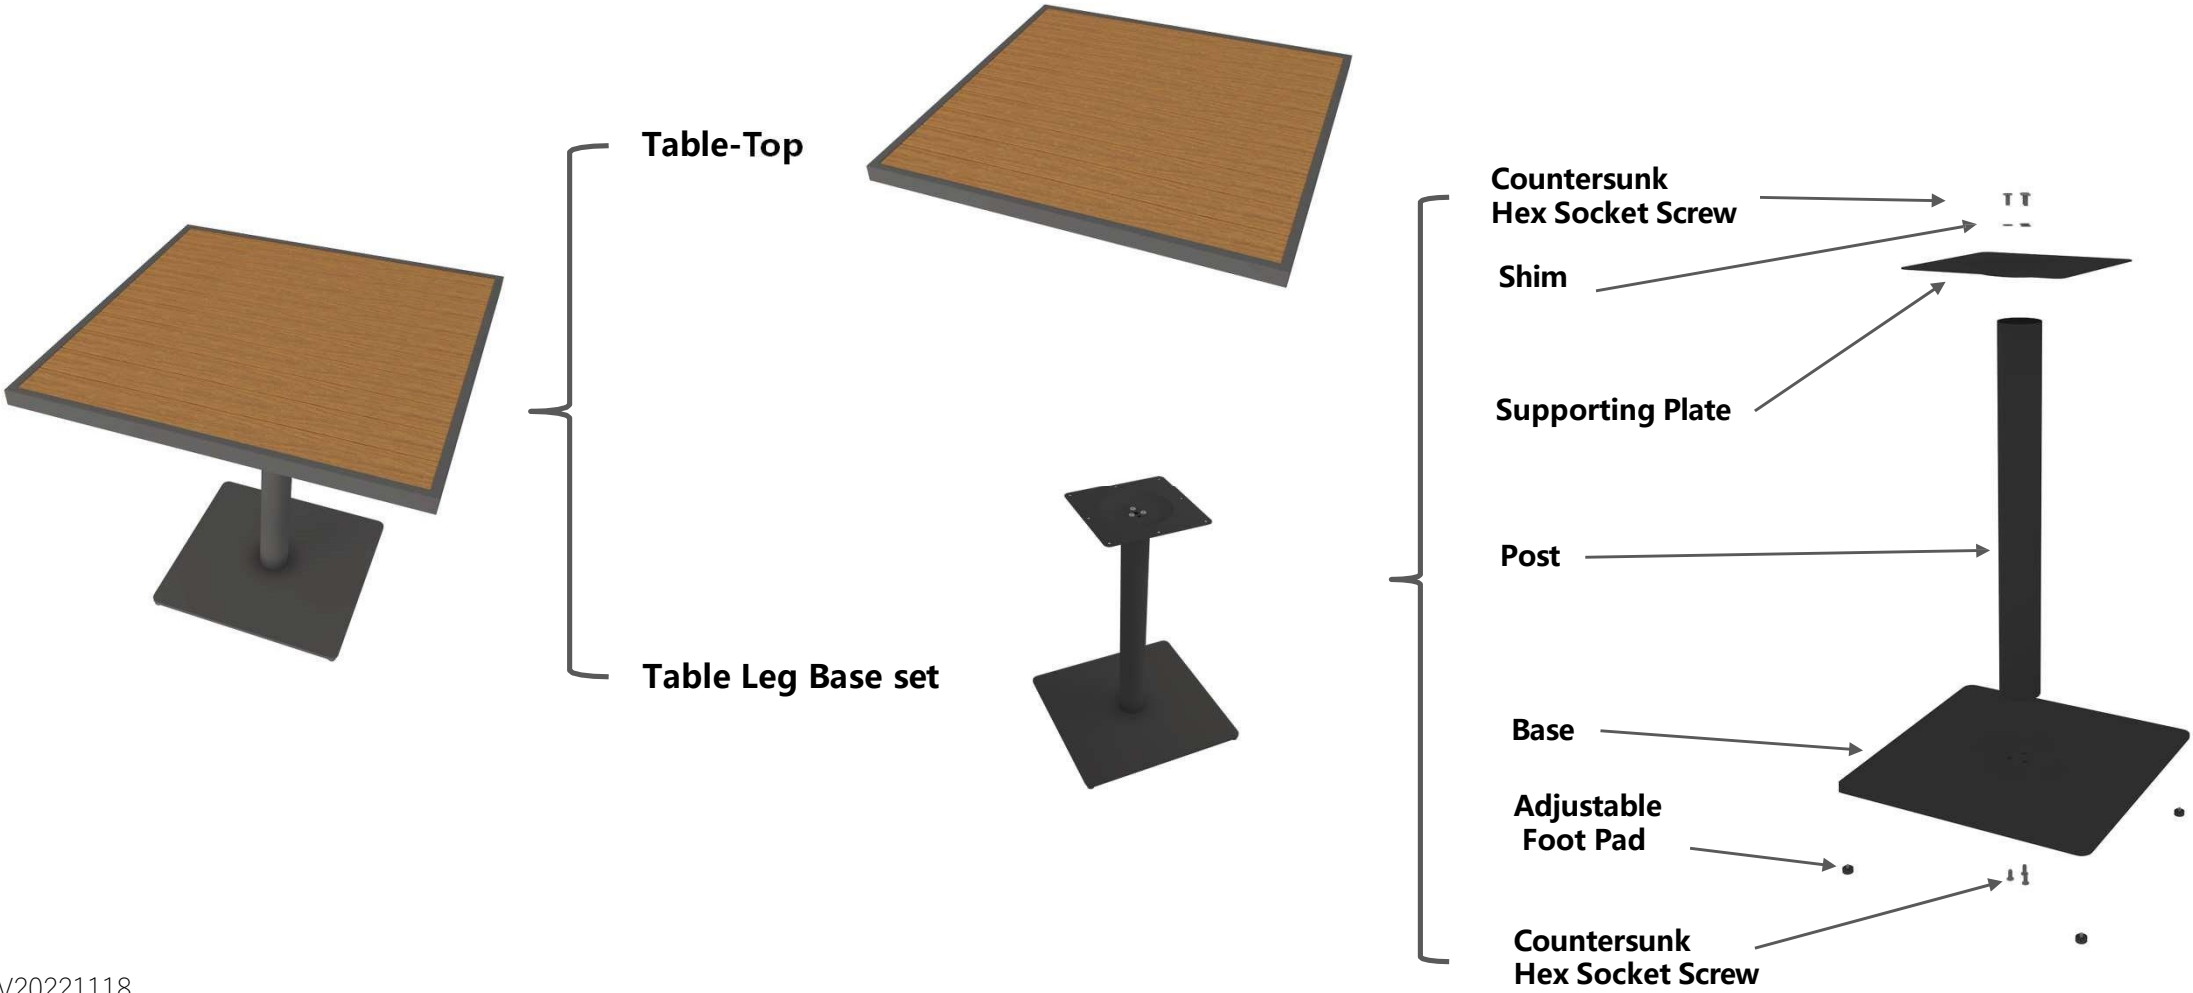

NewTechWood

PolyAluminum Outdoor Furniture

Outline

PolyAluminum Outdoor Furniture

Bar Table

- *Color & Size*
- *Exploded View*
- *Packaging*
- *Assembly*

Rope Chair

- *Models, Size
& Material Specification*

Gallery

V20221118

Color & Size

Outdoor Bar Table

Teak

Square: OD-SPT-721-TK

Smoke White

Square: OD-SPT-721-SW

Square: OD-SPT-721

Exploded View of Square Table

Outdoor Bar Table

Packaging - Square Table

Outdoor Bar Table

1# Packaging

Table-top

2# Packaging

Base

Supporting Plate

3# Packaging

Post

Hardware Kit

- Countersunk Hex Socket Screw x7
- Pan Head Hex Socket Screw x4
- Shim x7
- Adjustable Foot Pad x6
- Hexagon Key

Assembly: Square Table - Procedure 1#

Outdoor Bar Table