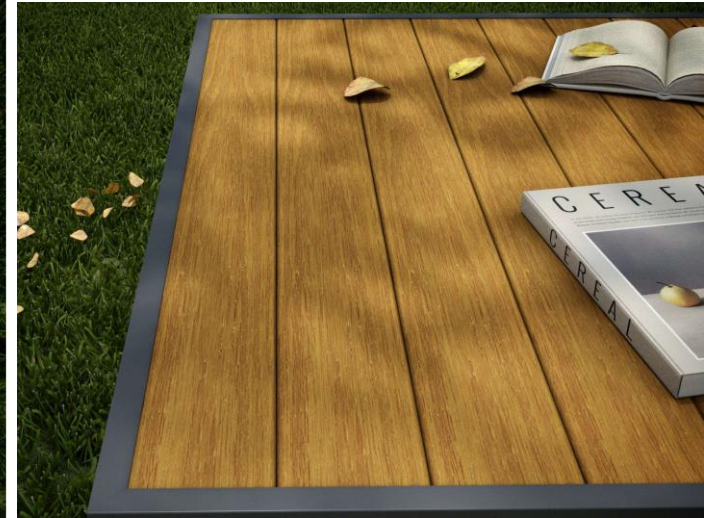

NewTechWood

PolyAluminum Outdoor Furniture

Outline

PolyAluminum Outdoor Furniture

Bar Table

- *Color & Size*
- *Exploded View*
- *Packaging*
- *Assembly*

Rope Chair

- *Models, Size
& Material Specification*

Gallery

V20221118

Color & Size

Outdoor Bar Table

Teak

Square: OD-SPT-721-TK

Smoke White

Square: OD-SPT-721-SW

Square: OD-SPT-721

Exploded View of Square Table

Outdoor Bar Table

Packaging - Square Table

Outdoor Bar Table

1# Packaging

Table-top

2# Packaging