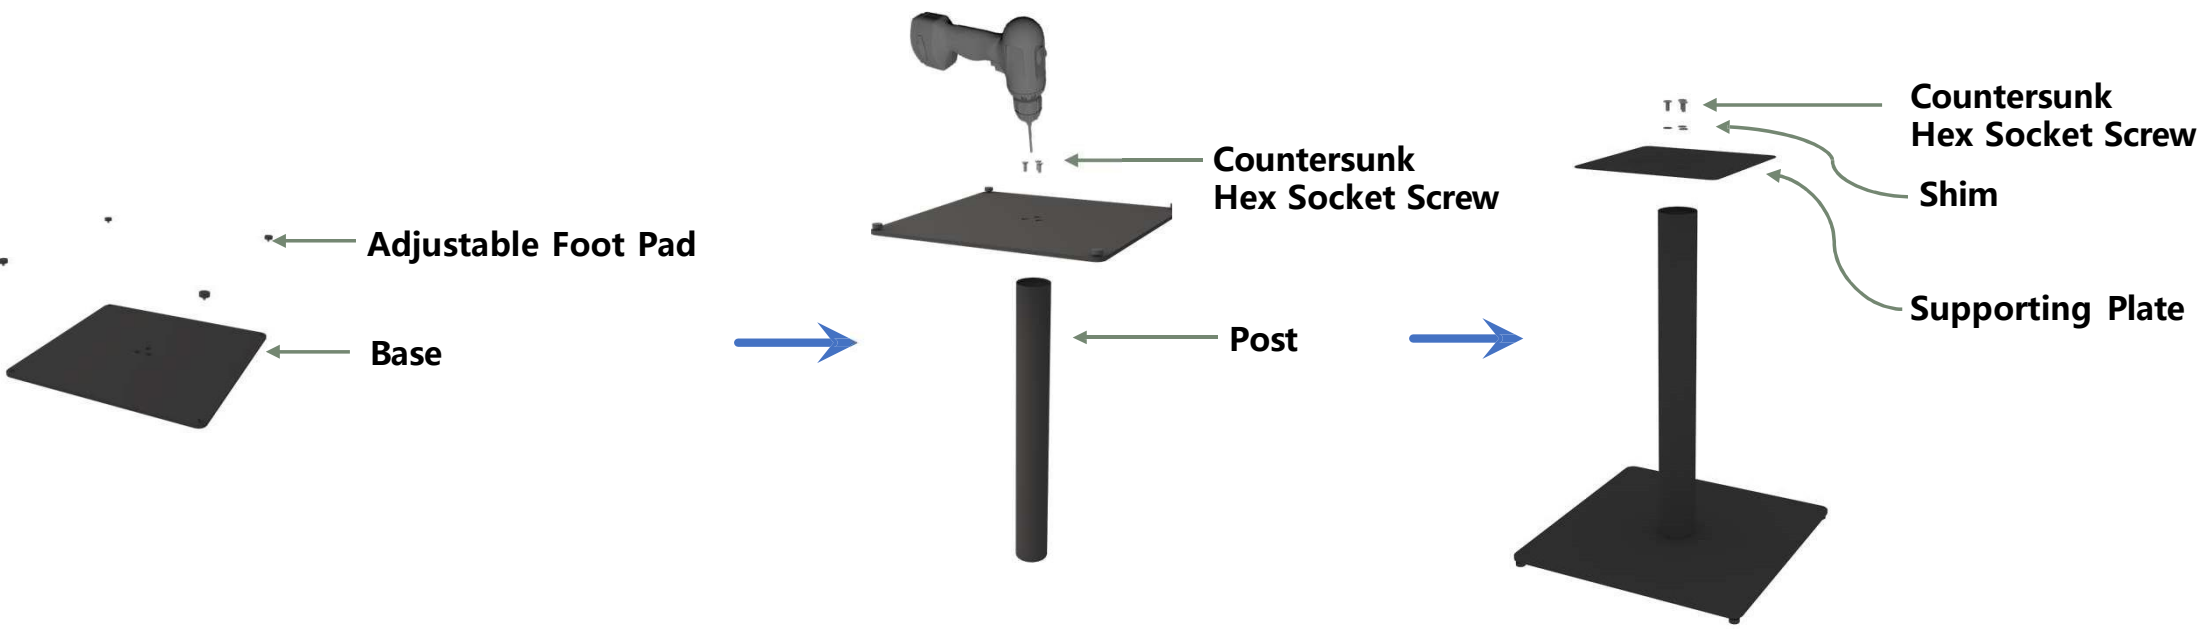

Base

Supporting Plate

3# Packaging

Post

Hardware Kit

- Countersunk Hex Socket Screw x7
- Pan Head Hex Socket Screw x4
- Shim x7
- Adjustable Foot Pad x6
- Hexagon Key

Assembly: Square Table - Procedure 1#

Outdoor Bar Table

Install the Table Leg Base

Assembly: Square Table - Procedure 2#

Outdoor Bar Table

Install the Table Leg Base set with the Table-Top set

Model, Size & Material Specification

Outdoor Rope Chair

OD-ROC-830-MB