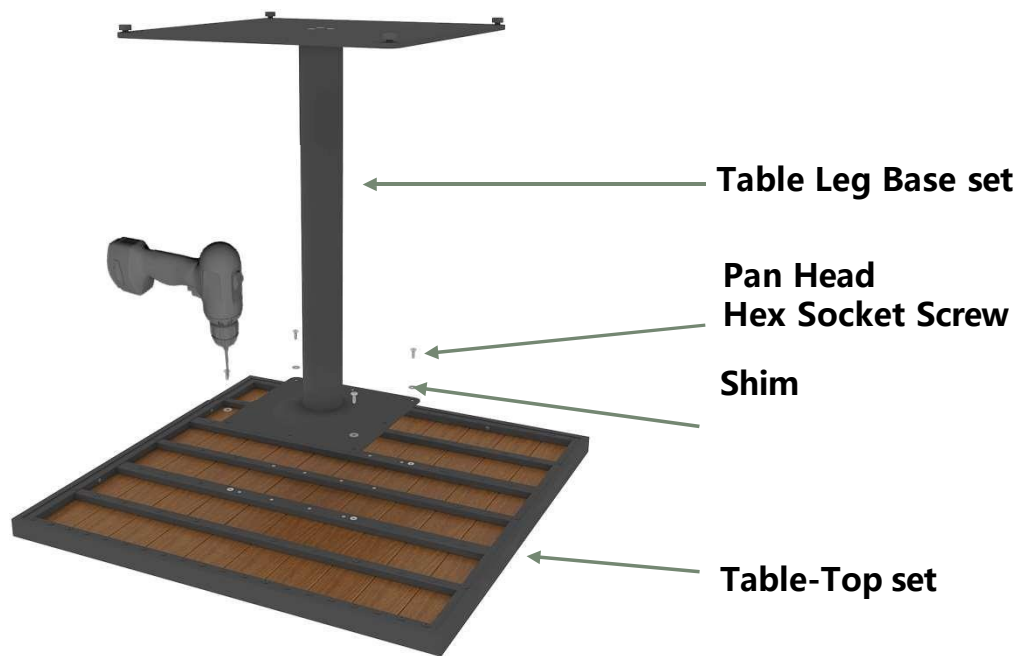

Square: OD-SPT-721

Exploded View of Square Table

Outdoor Bar Table

Packaging - Square Table

Outdoor Bar Table

1# Packaging

Table-top

2# Packaging

Base

Supporting Plate

3# Packaging

Post

Hardware Kit

- Countersunk Hex Socket Screw x7
- Pan Head Hex Socket Screw x4
- Shim x7
- Adjustable Foot Pad x6
- Hexagon Key

Assembly: Square Table - Procedure 1#

Outdoor Bar Table

Install the Table Leg Base

Assembly: Square Table - Procedure 2#

Outdoor Bar Table

Install the Table Leg Base set with the Table-Top set

Model, Size & Material Specification

Outdoor Rope Chair

OD-ROC-830-MB

➤ **Seat Back and Arm**

High-Strength Polyester Rope Weaving
PVC Webbing Inside

➤ **Seat**

High-Strength Polyester Rope Weaving
PVC Webbing Inside

➤ **Chair Framework**

Aluminum Alloy Tube
Powder Coated

Model, Size & Material Specification