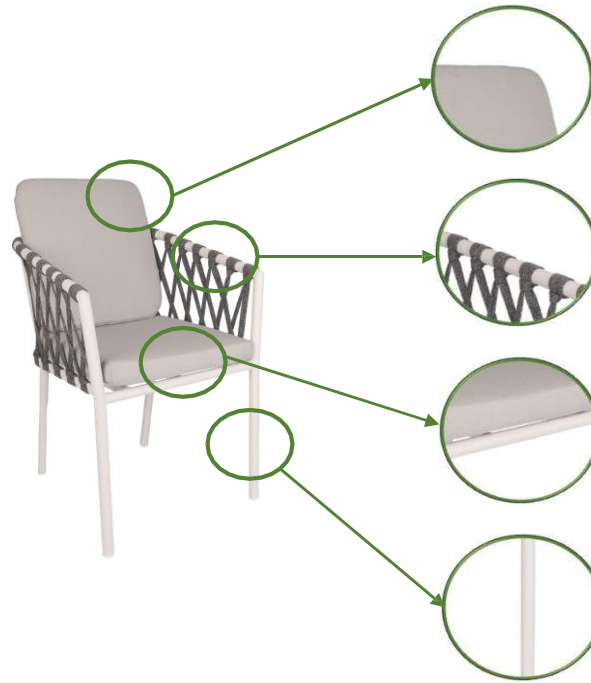

Base

Supporting Plate

3# Packaging

Post

Hardware Kit

- Countersunk Hex Socket Screw x7
- Pan Head Hex Socket Screw x4
- Shim x7
- Adjustable Foot Pad x6
- Hexagon Key

Assembly: Square Table - Procedure 1#

Outdoor Bar Table

Install the Table Leg Base

Assembly: Square Table - Procedure 2#

Outdoor Bar Table

Install the Table Leg Base set with the Table-Top set

Model, Size & Material Specification

Outdoor Rope Chair

OD-ROC-830-MB

➤ **Seat Back and Arm**

High-Strength Polyester Rope Weaving
PVC Webbing Inside

➤ **Seat**

High-Strength Polyester Rope Weaving
PVC Webbing Inside

➤ **Chair Framework**

Aluminum Alloy Tube
Powder Coated

Model, Size & Material Specification

Outdoor Rope Chair

OD-ROC-831-MW

- **Back Pillow**
Olefin Fabric Cover
Anti-Mildew Foam
- **Arm**
High-Strength Polyester Flat Strap Weaving
Polyester Webbing Inside
- **Seat Cushion**
Olefin Fabric Cover
Anti-Mildew Foam
- **Chair Framework**
Aluminum Alloy Tube
Powder Coated